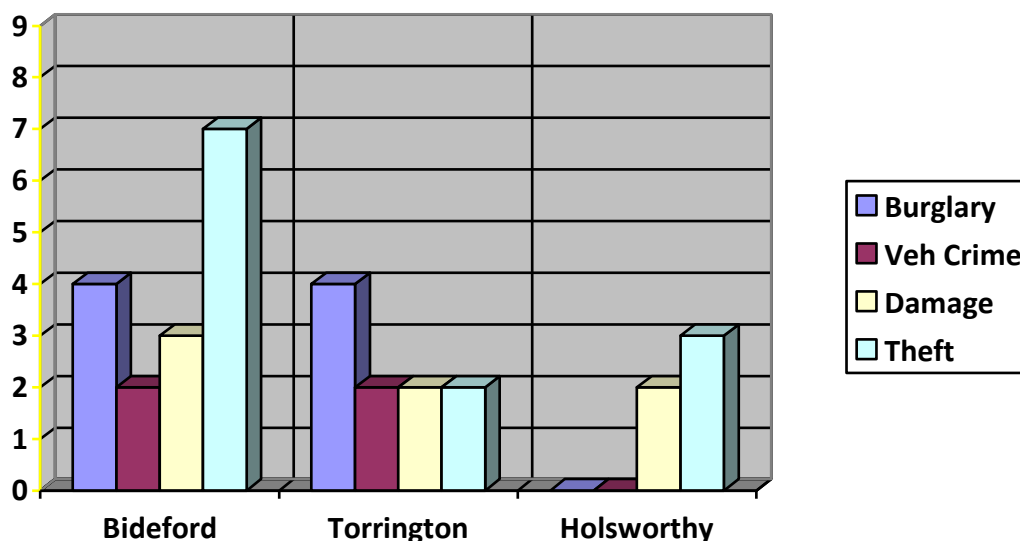

Fear of crime in our area is far worse than the actual crime committed.

Devon & Cornwall Police
Building safer communities together

This Week's Crime Statistic's.

After having 29 reported crimes of Theft and Criminal Damage committed in the whole of Torrridge last week, this week we have 31, with crimes recorded every day. Our weekly average is 18.47.

SUMMARY OF CRIME

During the last week 16 crimes were committed in the Bideford area, 10 in the Torrington Area and 5 in the Holsworthy area. We had 8 Burglaries, 4 Vehicle crimes, 7 of Damage and 12 of Theft including 2 Theft of Pedal Cycle.

DAILY CRIME RECORD

DAILY CRIME RECORD.

<u>DATE</u>	<u>MONTH/YEAR</u>	<u>CRIMES</u>	<u>DAILY CRIME</u>	<u>COMMITTED</u>
Thursday 19th	October 2017	“	1 to 5	“ 5
Friday 20th	“ “	“	6 to 7	“ 2
Saturday 21st	“ “	“	8 to 11	“ 4
Sunday 22nd	“ “	“	12 to 15	“ 4
Monday 23rd	“ “	“	16 to 19	“ 4
Tuesday 24th	“ “	“	20 to 28	“ 9
Wed 25th	“ “	“	29 to 31	“ 3
				Week Total 31